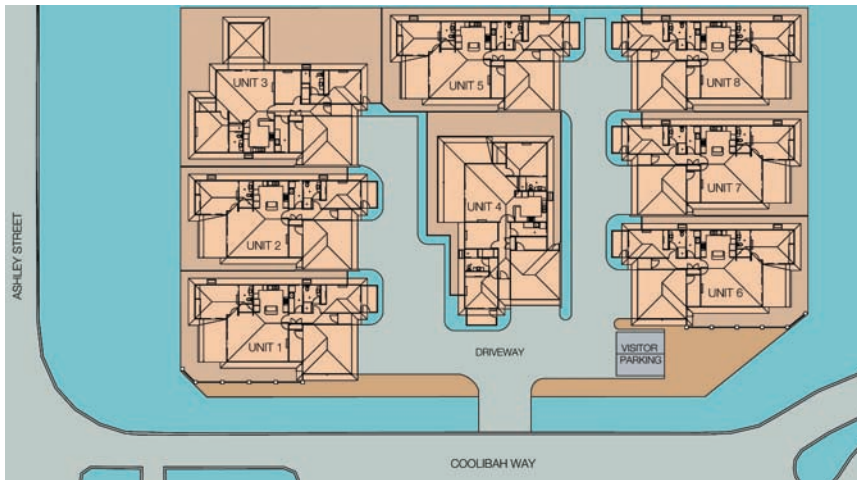

understanding potential  creating opportunity

Phase 1
all sold.
Phase 2 **now**
selling

- Similar units close by achieving over 12% rental return to corporate tenants
- Twin key set up allows each unit to be leased whole or as two separate accommodation units
- All units finished to a turn key standard
- Each unit features private patio or yard space
- Each unit features double carport and store room
- Located in the heart of Derby's Ashley Grove Estate
- Ready for occupation mid 2011