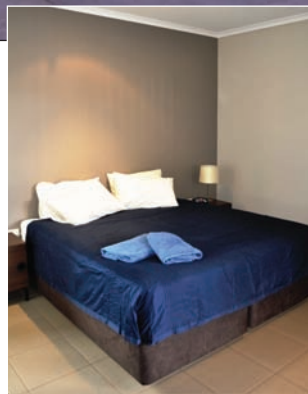

For Sale

The Coolibah Villas, 7 Coolibah Way,
Derby, WA 6728

A selection of spacious 2 and 3 bedroom "twin key"
units offering exceptional investment opportunities

*Images of developers previous developments
- for indicative purposes only*